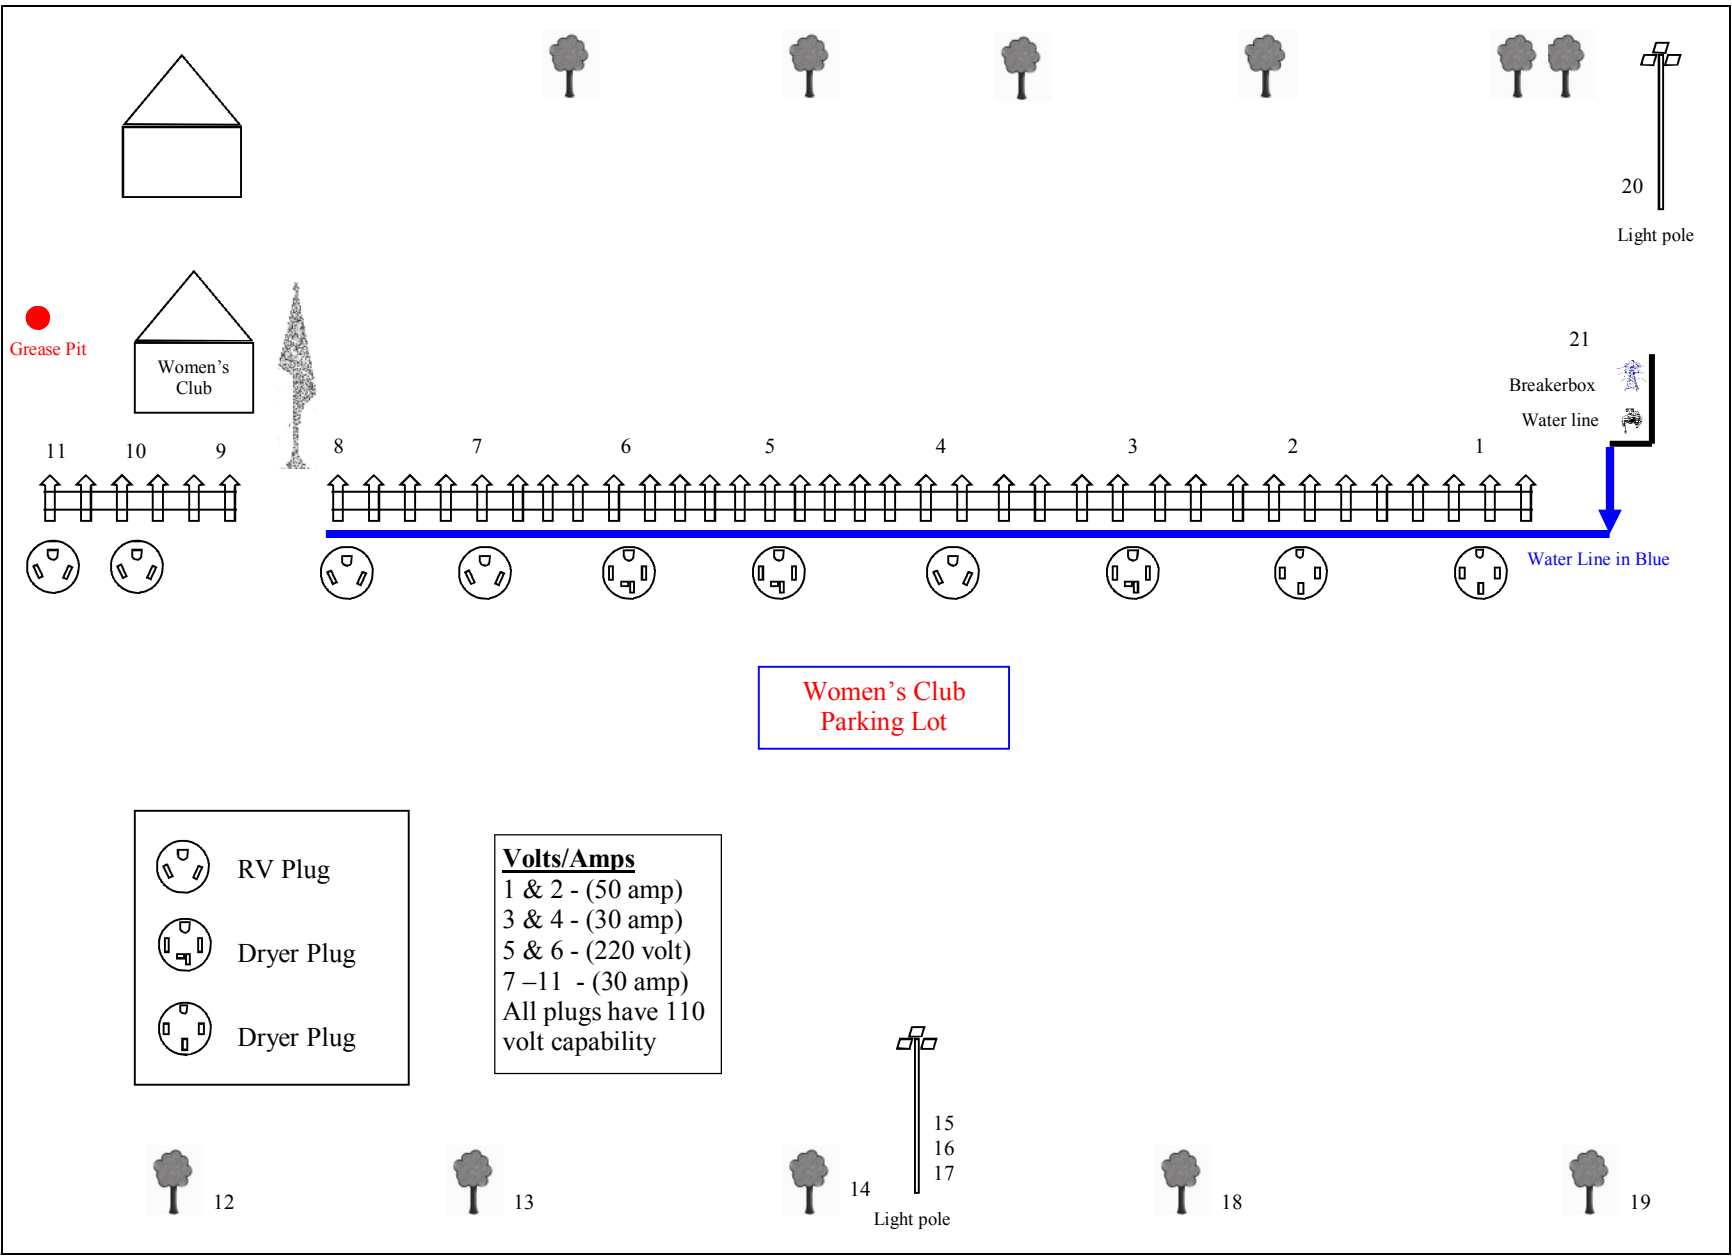

Cypress St.

Second St.

Third St.

Baugh St

Second St.

Third St.

Grease Pit

Women's Club

21
Breakerbox
Water line

Water Line in Blue

Women's Club
Parking Lot

	RV Plug
	Dryer Plug
	Dryer Plug

Volts/Amps	
1 & 2	- (50 amp)
3 & 4	- (30 amp)
5 & 6	- (220 volt)
7-11	- (30 amp)
All plugs have 110 volt capability	

15
16
17
Light pole

Cypress St.