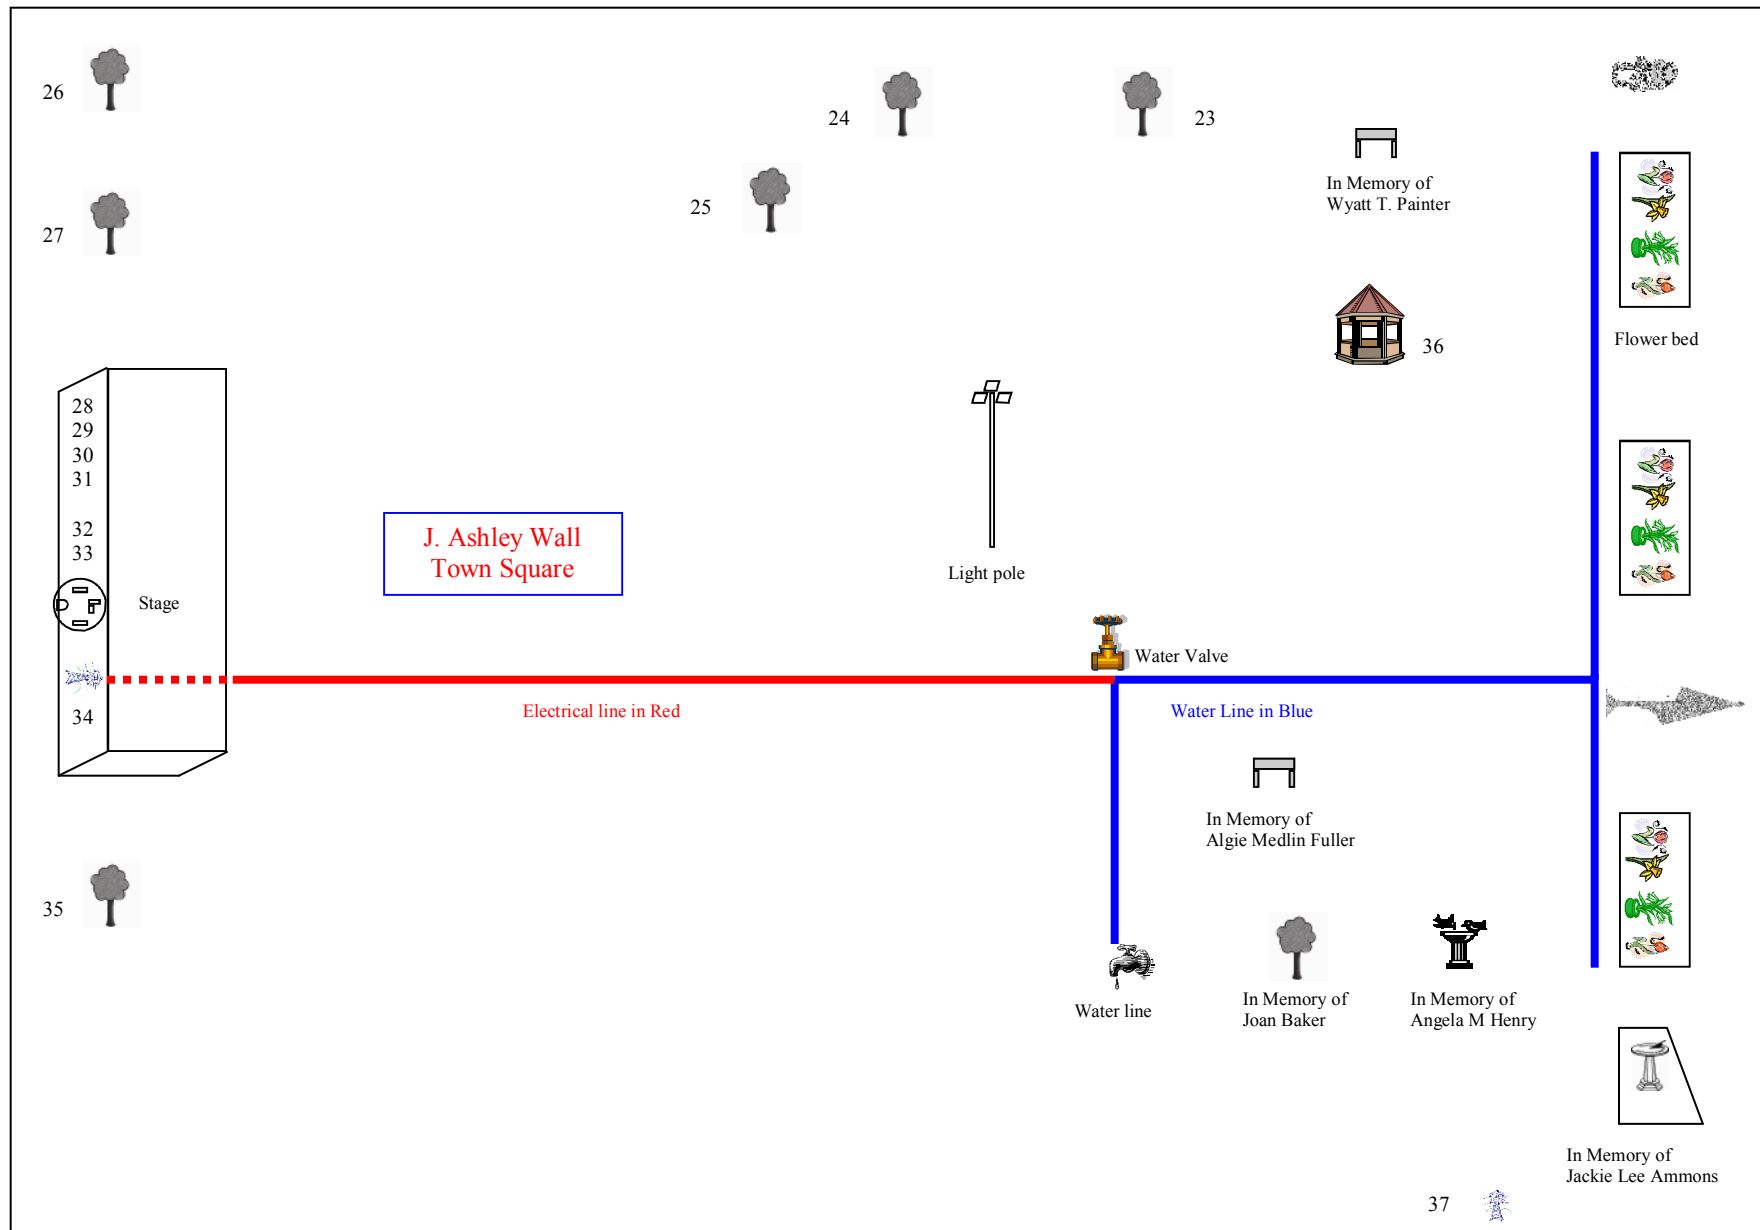

Cypress St.

Second St.

Third St.

Baugh St

Second St.

Third St.

Grease Pit

Women's Club

21
Breakerbox
Water line

Water Line in Blue

Women's Club
Parking Lot

	RV Plug
	Dryer Plug
	Dryer Plug

Volts/Amps	
1 & 2	- (50 amp)
3 & 4	- (30 amp)
5 & 6	- (220 volt)
7-11	- (30 amp)
All plugs have 110 volt capability	

15
16
17
Light pole

Cypress St.